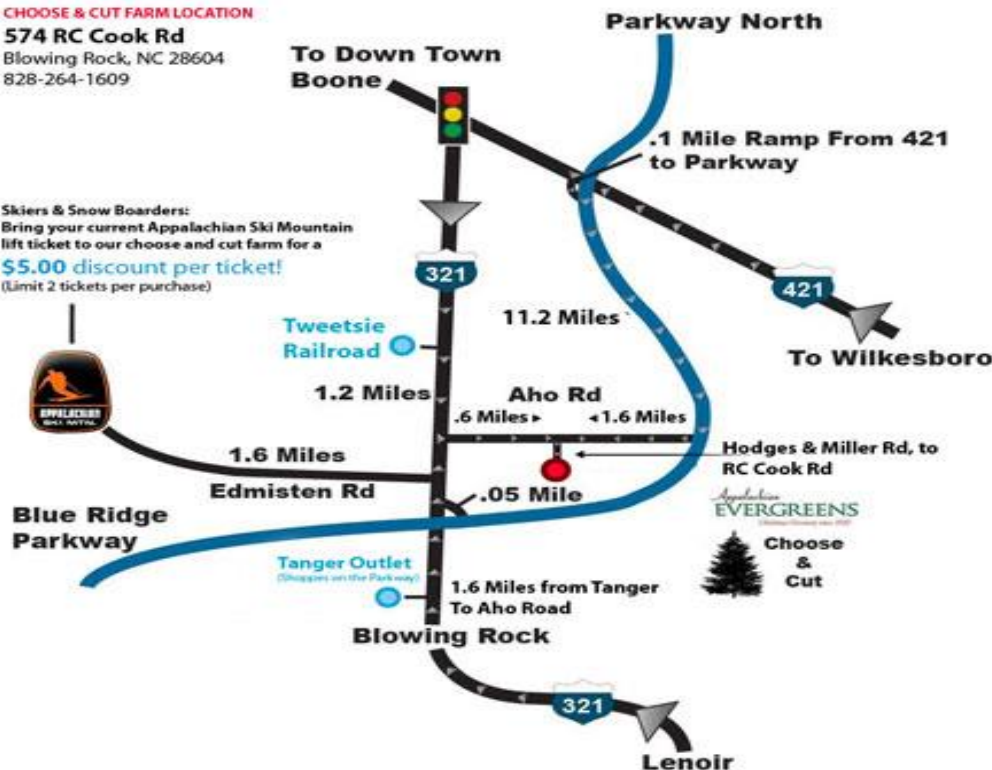

Skiers & Snow Boarders:
Bring your current Appalachian Ski Mountain lift ticket to our choose and cut farm for a **\$5.00 discount per ticket!**
(Limit 2 tickets per purchase)

FROM WILKESBORO (HWY 421):

Travel toward Boone on Hwy 421 North
At the top of the Mtn turn left onto Blue Ridge Pkwy
Using entrance ramp, proceed .1 miles to the Parkway
Turn right onto the Parkway and proceed 11.2 miles
Turn right onto Aho Road and proceed 1.6 miles
Turn left onto Hodges & Miller Road;
Follow signs to Farm.

*During Inclement Weather the Parkway may be closed.
If closed follow Hwy 421 to Boone and use directions from Boone (see below).*

FROM BOONE (HWY 321):

Take Hwy 321 toward Blowing Rock
From Tweetsie Railroad go 1.2 miles and
Turn left onto Aho Road and go .6 miles
Turn right onto Hodges & Miller Road;
Follow signs to Farm.

FROM BLOWING ROCK (HWY 321):

Take Hwy 321 toward Boone
From Shoppes on the Parkway Outlet go 1.6 miles
Turn right onto Aho Road and go .6 miles
Turn right onto Hodges & Miller Road;
Follow signs to Farm.